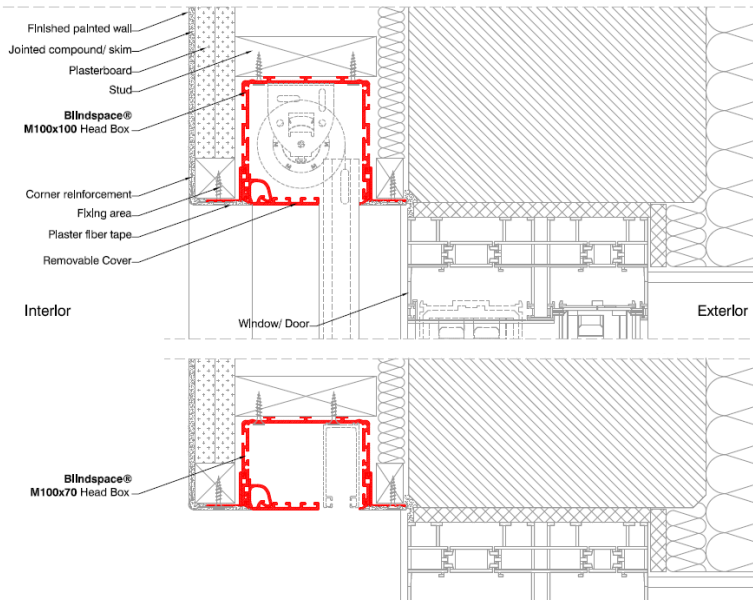

The M Series is used for any type of window and can be installed in any direction. The position of the hinge can be changed after installation providing full flexibility.

The box is installed during construction and the cover is either powder coated or painted at site to match the interior perfectly.

The M Series is prepared for different wall and ceiling types and can be fixed to vertical or horizontal surfaces.

There are two sizes available, 100x100mm and 130x130mm. With each size there are side boxes 70mm deep.

M100x100
Config: MSF, MCH, MSF

M100x100
Config: MWB, MCH, MPF

Sample installation

Accessories

Specification details

Manufacturer	Blindspace Web: www.blindspace.com Email: info@blindspace.com Tel: +44 20 8798 3945
Description	Modular concealment system in aluminium to future-proof windows and doors for future installation of blinds.
Benefits	<ul style="list-style-type: none"> • Modular for different installation situations. • Hinge can be moved after installation. • Rapid, economic installation with blind brackets • Plaster is feathered over flanges to produce seamless appearance. • Cover can be painted to match window or ceiling • Cover hinge safety feature holding the cover when open • Alignment of boxes and covers • Supplied by manufacturer cut to finished length fitted with end caps.
Product ref	[Blindspace M] + [Measure Width x Depth] + [Accessories from room side to window side]. Example: 'Blindspace M100x100 MSF MCH MSF' and Blindspace M100x50 MSF MCH MSF (Sample installation above)
Material	Anodized Aluminium, EN 6063 T6
Finish	<ul style="list-style-type: none"> • Powder coated white RAL9003 • Unfinished for site painting • Pre-finished to specific RAL colour
Accessories	• End cap • Splice plate • Blind bracket
Installation	Multiple options for walls, plasterboard ceiling or drop ceilings.