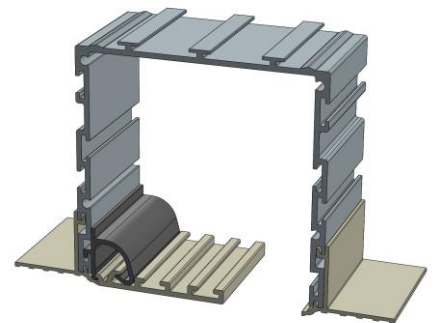

Premium Flexibility

BLINDSPACE® M SERIES DATASHEET

Modular solutions to conceal blinds with add-on accessories

Blindspace M Series consists of extruded aluminium back boxes and accessories for multiple options and configurations.

The M Series is used for any type of window and can be installed in any direction. The position of the hinge can be changed after installation providing full flexibility.

The box is installed during construction and the cover is either powder coated or painted at site to match the interior perfectly.

The M Series is prepared for different wall and ceiling types and can be fixed to vertical or horizontal surfaces.

There are two sizes available, 100x100mm and 130x130mm. With each size there are side boxes 70mm deep.