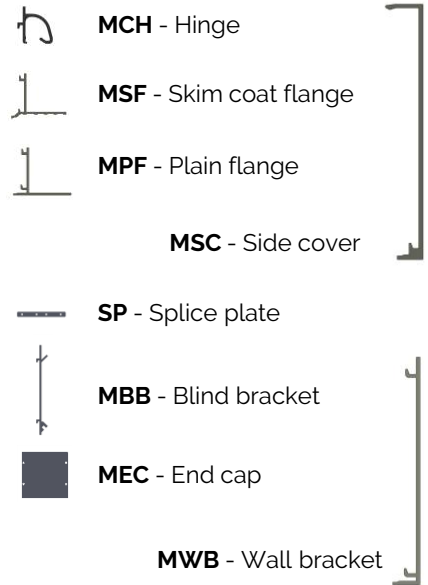

The M Series is used for any type of window and can be installed in any direction. The position of the hinge can be changed after installation providing full flexibility.

The box is installed during construction and the cover is either powder coated or painted at site to match the interior perfectly.

The M Series is prepared for different wall and ceiling types and can be fixed to vertical or horizontal surfaces.

There are two sizes available, 100x100mm and 130x130mm. With each size there are side boxes 70mm deep.

M100x100
Config: MSF, MCH, MSF

M100x100
Config: MWB, MCH, MPF

Sample installation

Accessories

Specification details

Manufacturer	Blindspace Web: www.blindspace.com Email: info@blindspace.com Tel: +44 20 8798 3945
Description	Modular concealment system in aluminium to future-proof windows and doors for future installation of blinds.
Benefits	<ul style="list-style-type: none"> • Modular for different installation situations. • Hinge can be moved after installation. • Rapid, economic installation with blind brackets • Plaster is feathered over flanges to produce seamless appearance. • Cover can be painted to match window or ceiling • Cover hinge safety feature holding the cover when open • Alignment of boxes and covers • Supplied by manufacturer cut to finished length fitted with end caps.
Product ref	[Blindspace M] + [Measure Width x Depth] + [Accessories from room side to window side]. Example: 'Blindspace M100x100 MSF MCH MSF' and Blindspace M100x50 MSF MCH MSF (Sample installation above)
Material	Anodized Aluminium, EN 6063 T6
Finish	<ul style="list-style-type: none"> • Powder coated white RAL9003 • Unfinished for site painting • Pre-finished to specific RAL colour
Accessories	• End cap • Splice plate • Blind bracket
Installation	Multiple options for walls, plasterboard ceiling or drop ceilings.