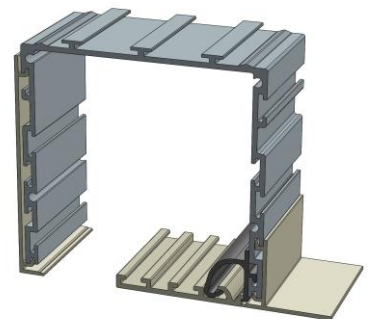

The M Series is used for any type of window and can be installed in any direction. The position of the hinge can be changed after installation providing full flexibility.

The box is installed during construction and the cover is either powder coated or painted at site to match the interior perfectly.

The M Series is prepared for different wall and ceiling types and can be fixed to vertical or horizontal surfaces.

There are two sizes available, 100x100mm and 130x130mm. With each size there are side boxes 70mm deep.

M100x100
Config: MSF, MCH, MSF

M100x100
Config: MWB, MCH, MPF

Sample installation

Accessories

Specification details

Manufacturer	Blindspace Web: www.blindspace.com Email: info@blindspace.com Tel: +44 20 8798 3945
Description	Modular concealment system in aluminium to future-proof windows and doors for future installation of blinds.
Benefits	<ul style="list-style-type: none"> • Modular for different installation situations. • Hinge can be moved after installation. • Rapid, economic installation with blind brackets • Plaster is feathered over flanges to produce seamless appearance. • Cover can be painted to match window or ceiling • Cover hinge safety feature holding the cover when open • Alignment of boxes and covers • Supplied by manufacturer cut to finished length fitted with end caps.
Product ref	[Blindspace M] + [Measure Width x Depth] + [Accessories from room side to window side]. Example: 'Blindspace M100x100 MSF MCH MSF' and Blindspace M100x50 MSF MCH MSF (Sample installation above)
Material	Anodized Aluminium, EN 6063 T6
Finish	<ul style="list-style-type: none"> • Powder coated white RAL9003 • Unfinished for site painting • Pre-finished to specific RAL colour
Accessories	• End cap • Splice plate • Blind bracket
Installation	Multiple options for walls, plasterboard ceiling or drop ceilings.