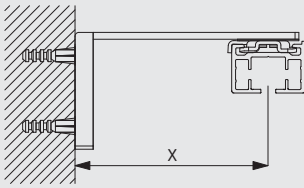

Wall fitting with Smart Fix SG 11201-11205 and clamp SG 3004

Brackets threaded for screw M4 x 8