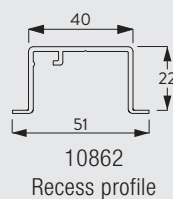

Recess fitting with recess profile SG 10862

Standard Accessories

3004 Clamp

6007 Endstop

10840 Two component roller

10850 Profile

11235 End cover