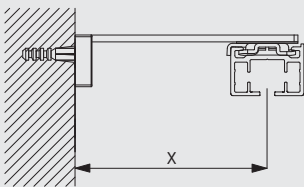

Wall fitting with Square Smart Fix SG 11211-11215 and clamp SG 3004

Brackets threaded for screw M4 x 8