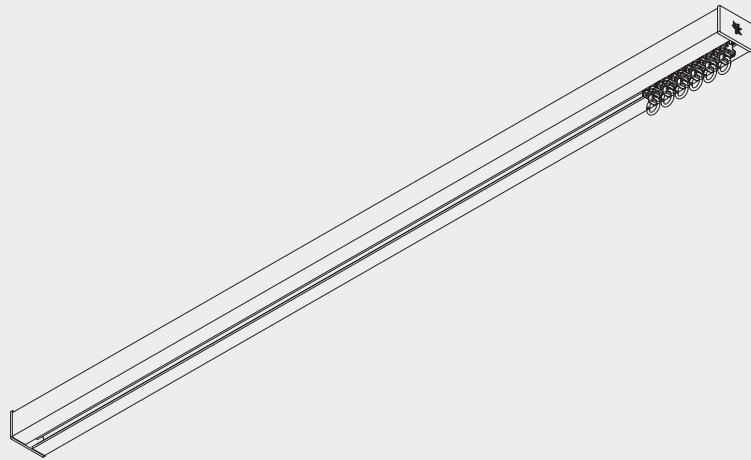

## Hand Operated Curtain Track System

### Product Information

- Operation: hand drawn
- Range: L
- Fitting: ceiling, wall, recess
- Colours: white
- Shape: square
- 2C glider technology
- Wave compatible
- Bendable (including recess profile)