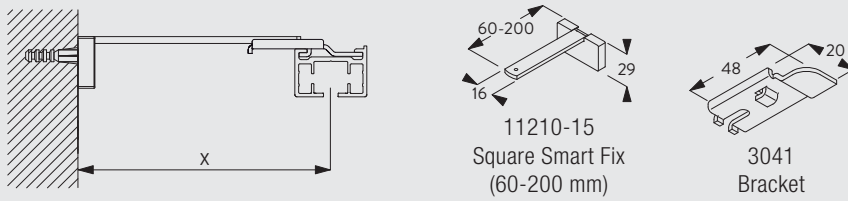

Wall fitting with Square Smart Fix SG 11210-11215 and bracket SG 3041

Brackets threaded for screw M4 x 8