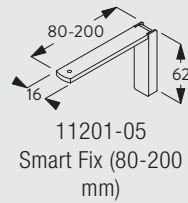

Wall fitting with Smart Fix SG 11201-11205 and clamp SG 3004

Brackets threaded for screw M4 x 8