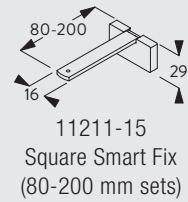

Wall fitting with Square Smart Fix SG 11211-11215 and clamp SG 3004

Brackets threaded for screw M4 x 8