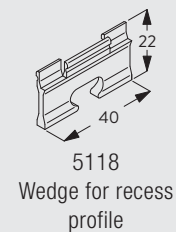

Recess fitting with recess profile SG 10862

Standard Accessories

3004 Clamp

6007 Endstop

10840 Two component roller

10850 Profile

11235 End cover