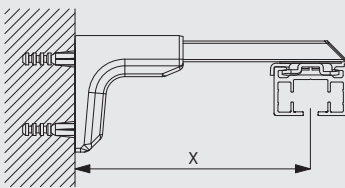

Wall fitting with Universal Smart Fix SG 11154-11156 and clamp SG 3004

Brackets threaded for screw M4 x 8