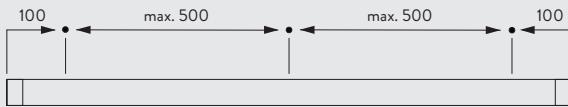

Fitting Information

Fixing Points