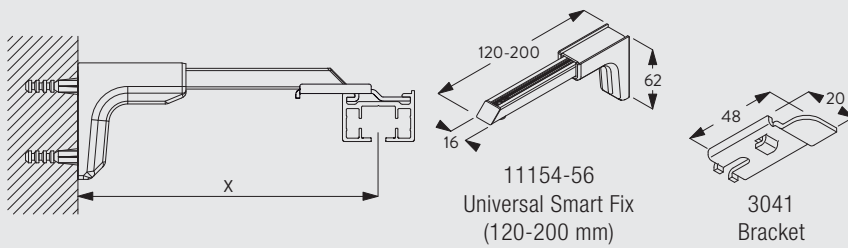

Wall fitting with Universal Smart Fix SG 11154-11156 and bracket SG 3041

Brackets threaded for screw M4 x 8