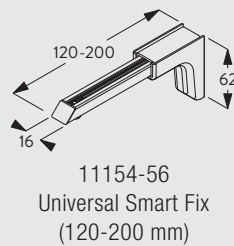

Wall fitting with Universal Smart Fix SG 11154-11156 and clamp SG 3004

Brackets threaded for screw M4 x 8