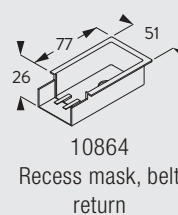

Recess fitting with recess profile SG 10862

Standard Accessories

3004 Clamp

6007 Endstop

10840 Two component roller

10850 Profile

11235 End cover