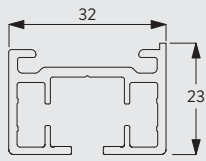

Profile and Bending Information

Profile

10850