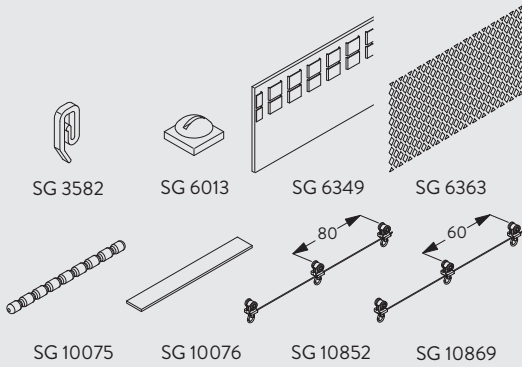

The Wave standard components are:

- 11303 Wave 2C Glider Cord 60mm
- 11302 Wave 2C Glider Cord 80mm
- 6007 End stop
- 6315 Pilot runner

The items listed below for Enhanced Wave (80mm glider cord only) are all supplied at an additional cost as per the price list.

- 2255 Adjustable brake
- 6364 Extension (used with 6365)
- 6365 Hanger (used with 6364)
- 6366 Carrier for draw rod

Roller Gliders must be ordered separately
6099 Wave roller glider 80mm

Optional components to improve the presentation of the curtain:

- 3582 Hook
- 6349 Curtain tape
- 6363 Iron-on top hemming tape
- 10075 Lead weight for hem of curtain 50gr/m
- 10076 Fabric weight for side edge of curtain