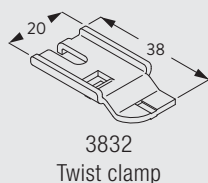

- 3582 Hook
- 6349 Curtain tape
- 6363 Iron-on top hemming tape
- 10075 Lead weight for hem of curtain 50gr/m
- 10076 Fabric weight for side edge of curtain

Fitting Information

Fixing Points

Fitting Options

Ceiling fitting with clamp SG 3825

Ceiling fitting with bracket SG 3826

Ceiling fitting with bracket SG 3832

Wall fitting with Smart Fix SG 11200-11205 and bracket SG 3826

	X (mm)
11200	52
11201	72
11202	92
11203	112
11204	142
11205	192

Brackets threaded for screw M4 x 8

Wall fitting with Square Smart Fix SG 11210-11215 and bracket SG 3826

	X (mm)
11210	52
11211	72
11212	92
11213	112
11214	142
11215	192

6840

Brackets threaded for screw M4 x 8