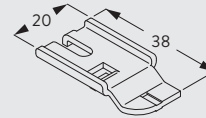

Brackets threaded for screw M4 x 8

Wall fitting with Square Smart Fix SG 11210-11215 and bracket SG 3826

	X (mm)
11210	52
11211	72
11212	92
11213	112
11214	142
11215	192

6840

Brackets threaded for screw M4 x 8

Wall fitting with Universal Smart Fix SG 11154-11156 and bracket SG 3826

	X (mm)
11154	102-130
11155	132-160
11156	182-210

Brackets threaded for screw M4 x 8

Wall fitting with Smart Fix SG 11200-11205 and bracket SG 3832

	X (mm)
11200	70
11201	90
11202	110
11203	130
11204	160
11205	210

11200-05
Smart Fix (60-200 mm)

3832
Twist clamp

Brackets threaded for screw M4 x 8

Wall fitting with Square Smart Fix SG 11210-11215 and bracket SG 3832

	X (mm)
11210	70
11211	90
11212	110
11213	130
11214	160
11215	210

11210-15
Square Smart Fix
(60-200 mm)

3832
Twist clamp

Brackets threaded for screw M4 x 8

Wall fitting with Universal Smart Fix SG 11154-11156 and bracket SG 3832