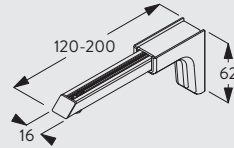

Wall fitting with Universal Smart Fix SG 11154-11156 and bracket SG 3826

	X (mm)
11154	102-130
11155	132-160
11156	182-210

Brackets threaded for screw M4 x 8

Wall fitting with Smart Fix SG 11200-11205 and bracket SG 3832

	X (mm)
11200	70
11201	90
11202	110
11203	130
11204	160
11205	210

11200-05
Smart Fix (60-200 mm)

3832
Twist clamp

Brackets threaded for screw M4 x 8

Wall fitting with Square Smart Fix SG 11210-11215 and bracket SG 3832

	X (mm)
11210	70
11211	90
11212	110
11213	130
11214	160
11215	210

11210-15
Square Smart Fix
(60-200 mm)

3832
Twist clamp

Brackets threaded for screw M4 x 8

Wall fitting with Universal Smart Fix SG 11154-11156 and bracket SG 3832

	X (mm)
11154	120-148
11155	150-178
11156	200-228

11154-56
Universal Smart Fix
(120-200 mm)

3832
Twist clamp

Brackets threaded for screw M4 x 8

Wall fitting with bracket SG 3836

3836
Bracket (62mm)

Standard Accessories