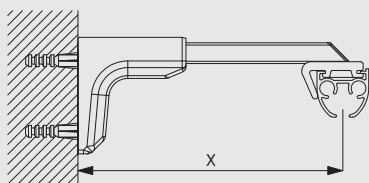

Ceiling fitting with clamp SG 3825

Ceiling fitting with bracket SG 3826

Ceiling fitting with bracket SG 3832

Wall fitting with Smart Fix SG 11200-11205 and bracket SG 3826

	X (mm)
11200	52
11201	72
11202	92
11203	112
11204	142
11205	192

Brackets threaded for screw M4 x 8

Wall fitting with Square Smart Fix SG 11210-11215 and bracket SG 3826

	X (mm)
11210	52
11211	72
11212	92
11213	112
11214	142
11215	192

6840

Brackets threaded for screw M4 x 8

Wall fitting with Universal Smart Fix SG 11154-11156 and bracket SG 3826

	X (mm)
11154	102-130
11155	132-160
11156	182-210

Brackets threaded for screw M4 x 8

Wall fitting with Smart Fix SG 11200-11205 and bracket SG 3832

	X (mm)
11200	70
11201	90
11202	110
11203	130
11204	160
11205	210

11200-05
Smart Fix (60-200 mm)

3832
Twist clamp

Brackets threaded for screw M4 x 8

Wall fitting with Square Smart Fix SG 11210-11215 and bracket SG 3832