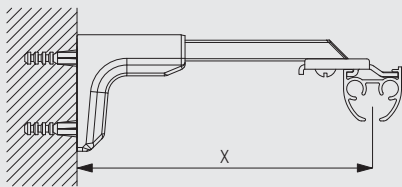

	X (mm)
11200	70
11201	90
11202	110
11203	130
11204	160
11205	210

11200-05
Smart Fix (60-200 mm)

3832
Twist clamp

Brackets threaded for screw M4 x 8

Wall fitting with Square Smart Fix SG 11210-11215 and bracket SG 3832

	X (mm)
11210	70
11211	90
11212	110
11213	130
11214	160
11215	210

11210-15
Square Smart Fix
(60-200 mm)

3832
Twist clamp

Brackets threaded for screw M4 x 8

Wall fitting with Universal Smart Fix SG 11154-11156 and bracket SG 3832

	X (mm)
11154	120-148
11155	150-178
11156	200-228

11154-56
Universal Smart Fix
(120-200 mm)

3832
Twist clamp

Brackets threaded for screw M4 x 8

Wall fitting with bracket SG 3836

3836
Bracket (62mm)

Standard Accessories