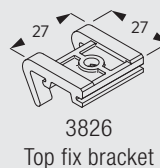

- 3582 Hook
- 6349 Curtain tape
- 6363 Iron-on top hemming tape
- 10075 Lead weight for hem of curtain 50gr/m
- 10076 Fabric weight for side edge of curtain

Fitting Information

Fixing Points

Fitting Options

Ceiling fitting with clamp SG 3825

Ceiling fitting with bracket SG 3826

Ceiling fitting with bracket SG 3832

Wall fitting with Smart Fix SG 11200-11205 and bracket SG 3826

	X (mm)
11200	52
11201	72
11202	92
11203	112
11204	142
11205	192

Brackets threaded for screw M4 x 8

Wall fitting with Square Smart Fix SG 11210-11215 and bracket SG 3826

	X (mm)
11210	52
11211	72
11212	92
11213	112
11214	142
11215	192

6840

Brackets threaded for screw M4 x 8

Wall fitting with Universal Smart Fix SG 11154-11156 and bracket SG 3826

	X (mm)
11154	102-130
11155	132-160
11156	182-210

Brackets threaded for screw M4 x 8

Wall fitting with Smart Fix SG 11200-11205 and bracket SG 3832