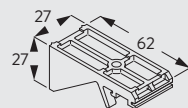

	X (mm)
11210	70
11211	90
11212	110
11213	130
11214	160
11215	210

11210-15
Square Smart Fix
(60-200 mm)

3832
Twist clamp

Brackets threaded for screw M4 x 8

Wall fitting with Universal Smart Fix SG 11154-11156 and bracket SG 3832

	X (mm)
11154	120-148
11155	150-178
11156	200-228

11154-56
Universal Smart Fix
(120-200 mm)

3832
Twist clamp

Brackets threaded for screw M4 x 8

Wall fitting with bracket SG 3836

3836
Bracket (62mm)

Standard Accessories