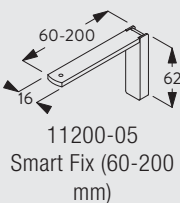

Ceiling fitting with clamp SG 3825

Ceiling fitting with bracket SG 3826

Ceiling fitting with bracket SG 3832

Wall fitting with Smart Fix SG 11200-11205 and bracket SG 3826

	X (mm)
11200	52
11201	72
11202	92
11203	112
11204	142
11205	192

Brackets threaded for screw M4 x 8

Wall fitting with Square Smart Fix SG 11210-11215 and bracket SG 3826

	X (mm)
11210	52
11211	72
11212	92
11213	112
11214	142
11215	192

6840

Brackets threaded for screw M4 x 8