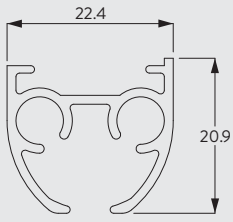

Hand Operated Curtain Track System

Silent Gliss® 6840

Product Information

- Operation: hand drawn
- Range: M
- Fitting: ceiling, wall
- Colours: white, matt white, silver anodised, anodic grey, charcoal and antique bronze
- Shape: oval
- 2C glider technology
- Wave compatible
- Bendable

6840

www.shadingspecialist.co.uk

Profile and Bending Information

3841

Radius: 20 cm, >30 cm
Radius with Wave: >25 cm

How To Measure

A: System width
B: System height
C: Distance between floor and fabric

System Options