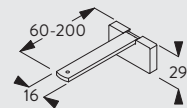

Brackets threaded for screw M4 x 8

Wall fitting with Square Smart Fix SG 11210-11215 and bracket SG 3826

	X (mm)
11210	52
11211	72
11212	92
11213	112
11214	142
11215	192

6840

Brackets threaded for screw M4 x 8

Wall fitting with Universal Smart Fix SG 11154-11156 and bracket SG 3826

	X (mm)
11154	102-130
11155	132-160
11156	182-210

Brackets threaded for screw M4 x 8

Wall fitting with Smart Fix SG 11200-11205 and bracket SG 3832

	X (mm)
11200	70
11201	90
11202	110
11203	130
11204	160
11205	210

11200-05
Smart Fix (60-200 mm)

3832
Twist clamp

Brackets threaded for screw M4 x 8

Wall fitting with Square Smart Fix SG 11210-11215 and bracket SG 3832

	X (mm)
11210	70
11211	90
11212	110
11213	130
11214	160
11215	210

11210-15
Square Smart Fix
(60-200 mm)

3832
Twist clamp

Brackets threaded for screw M4 x 8

Wall fitting with Universal Smart Fix SG 11154-11156 and bracket SG 3832