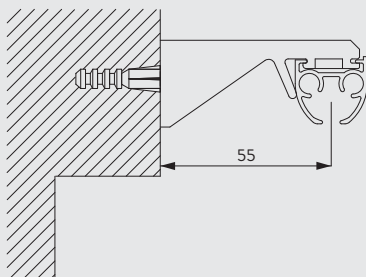

	X (mm)
11210	70
11211	90
11212	110
11213	130
11214	160
11215	210

11210-15
Square Smart Fix
(60-200 mm)

3832
Twist clamp

Brackets threaded for screw M4 x 8

Wall fitting with Universal Smart Fix SG 11154-11156 and bracket SG 3832

	X (mm)
11154	120-148
11155	150-178
11156	200-228

11154-56
Universal Smart Fix
(120-200 mm)

3832
Twist clamp

Brackets threaded for screw M4 x 8

Wall fitting with bracket SG 3836

3836
Bracket (62mm)

Standard Accessories