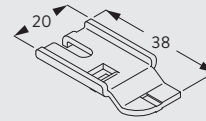

Brackets threaded for screw M4 x 8

Wall fitting with Square Smart Fix SG 11210-11215 and bracket SG 3826

	X (mm)
11210	52
11211	72
11212	92
11213	112
11214	142
11215	192

6840

Brackets threaded for screw M4 x 8

Wall fitting with Universal Smart Fix SG 11154-11156 and bracket SG 3826

	X (mm)
11154	102-130
11155	132-160
11156	182-210

Brackets threaded for screw M4 x 8

Wall fitting with Smart Fix SG 11200-11205 and bracket SG 3832

	X (mm)
11200	70
11201	90
11202	110
11203	130
11204	160
11205	210

11200-05
Smart Fix (60-200 mm)

3832
Twist clamp

Brackets threaded for screw M4 x 8

Wall fitting with Square Smart Fix SG 11210-11215 and bracket SG 3832

	X (mm)
11210	70
11211	90
11212	110
11213	130
11214	160
11215	210

11210-15
Square Smart Fix
(60-200 mm)

3832
Twist clamp

Brackets threaded for screw M4 x 8

Wall fitting with Universal Smart Fix SG 11154-11156 and bracket SG 3832