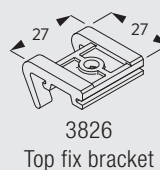

- 3582 Hook
- 6349 Curtain tape
- 6363 Iron-on top hemming tape
- 10075 Lead weight for hem of curtain 50gr/m
- 10076 Fabric weight for side edge of curtain

Fitting Information

Fixing Points

Fitting Options

Ceiling fitting with clamp SG 3825

Ceiling fitting with bracket SG 3826

Ceiling fitting with bracket SG 3832

Wall fitting with Smart Fix SG 11200-11205 and bracket SG 3826

	X (mm)
11200	52
11201	72
11202	92
11203	112
11204	142
11205	192

Brackets threaded for screw M4 x 8

Wall fitting with Square Smart Fix SG 11210-11215 and bracket SG 3826

	X (mm)
11210	52
11211	72
11212	92
11213	112
11214	142
11215	192

6840

Brackets threaded for screw M4 x 8

Wall fitting with Universal Smart Fix SG 11154-11156 and bracket SG 3826

	X (mm)
11154	102-130
11155	132-160
11156	182-210

Brackets threaded for screw M4 x 8

Wall fitting with Smart Fix SG 11200-11205 and bracket SG 3832