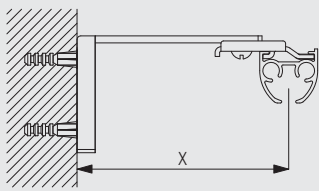

Brackets threaded for screw M4 x 8

Wall fitting with Square Smart Fix SG 11210-11215 and bracket SG 3826

	X (mm)
11210	52
11211	72
11212	92
11213	112
11214	142
11215	192

6840

Brackets threaded for screw M4 x 8

Wall fitting with Universal Smart Fix SG 11154-11156 and bracket SG 3826

	X (mm)
11154	102-130
11155	132-160
11156	182-210

Brackets threaded for screw M4 x 8

Wall fitting with Smart Fix SG 11200-11205 and bracket SG 3832

	X (mm)
11200	70
11201	90
11202	110
11203	130
11204	160
11205	210

11200-05
Smart Fix (60-200 mm)

3832
Twist clamp

Brackets threaded for screw M4 x 8

Wall fitting with Square Smart Fix SG 11210-11215 and bracket SG 3832

	X (mm)
11210	70
11211	90
11212	110
11213	130
11214	160
11215	210

11210-15
Square Smart Fix
(60-200 mm)

3832
Twist clamp

Brackets threaded for screw M4 x 8

Wall fitting with Universal Smart Fix SG 11154-11156 and bracket SG 3832