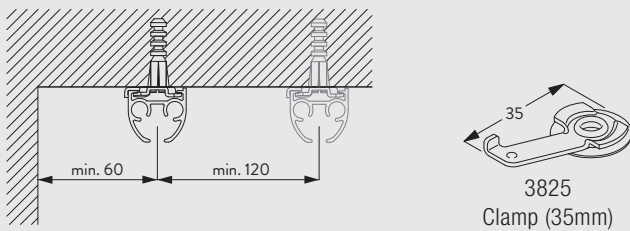

- 3582 Hook
- 6349 Curtain tape
- 6363 Iron-on top hemming tape
- 10075 Lead weight for hem of curtain 50gr/m
- 10076 Fabric weight for side edge of curtain

Fitting Information

Fixing Points

Fitting Options

Ceiling fitting with clamp SG 3825

Ceiling fitting with bracket SG 3826

Ceiling fitting with bracket SG 3832

Wall fitting with Smart Fix SG 11200-11205 and bracket SG 3826

	X (mm)
11200	52
11201	72
11202	92
11203	112
11204	142
11205	192

Brackets threaded for screw M4 x 8

Wall fitting with Square Smart Fix SG 11210-11215 and bracket SG 3826

	X (mm)
11210	52
11211	72
11212	92
11213	112
11214	142
11215	192

6840

Brackets threaded for screw M4 x 8