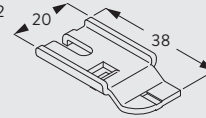

	X (mm)
11200	70
11201	90
11202	110
11203	130
11204	160
11205	210

11200-05
Smart Fix (60-200 mm)

3832
Twist clamp

Brackets threaded for screw M4 x 8

Wall fitting with Square Smart Fix SG 11210-11215 and bracket SG 3832

	X (mm)
11210	70
11211	90
11212	110
11213	130
11214	160
11215	210

11210-15
Square Smart Fix
(60-200 mm)

3832
Twist clamp

Brackets threaded for screw M4 x 8

Wall fitting with Universal Smart Fix SG 11154-11156 and bracket SG 3832

	X (mm)
11154	120-148
11155	150-178
11156	200-228

11154-56
Universal Smart Fix
(120-200 mm)

3832
Twist clamp

Brackets threaded for screw M4 x 8

Wall fitting with bracket SG 3836

3836
Bracket (62mm)

Standard Accessories