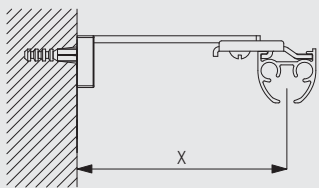

Brackets threaded for screw M4 x 8

Wall fitting with Square Smart Fix SG 11210-11215 and bracket SG 3826

	X (mm)
11210	52
11211	72
11212	92
11213	112
11214	142
11215	192

6840

Brackets threaded for screw M4 x 8

Wall fitting with Universal Smart Fix SG 11154-11156 and bracket SG 3826

	X (mm)
11154	102-130
11155	132-160
11156	182-210

Brackets threaded for screw M4 x 8

Wall fitting with Smart Fix SG 11200-11205 and bracket SG 3832

	X (mm)
11200	70
11201	90
11202	110
11203	130
11204	160
11205	210

11200-05
Smart Fix (60-200 mm)

3832
Twist clamp

Brackets threaded for screw M4 x 8

Wall fitting with Square Smart Fix SG 11210-11215 and bracket SG 3832

	X (mm)
11210	70
11211	90
11212	110
11213	130
11214	160
11215	210

11210-15
Square Smart Fix
(60-200 mm)

3832
Twist clamp

Brackets threaded for screw M4 x 8

Wall fitting with Universal Smart Fix SG 11154-11156 and bracket SG 3832