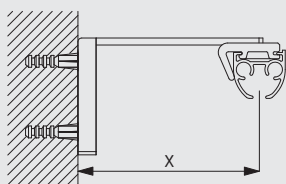

- 3582 Hook
- 6349 Curtain tape
- 6363 Iron-on top hemming tape
- 10075 Lead weight for hem of curtain 50gr/m
- 10076 Fabric weight for side edge of curtain

Fitting Information

Fixing Points

Fitting Options

Ceiling fitting with clamp SG 3825

Ceiling fitting with bracket SG 3826

Ceiling fitting with bracket SG 3832

Wall fitting with Smart Fix SG 11200-11205 and bracket SG 3826

	X (mm)
11200	52
11201	72
11202	92
11203	112
11204	142
11205	192

Brackets threaded for screw M4 x 8

Wall fitting with Square Smart Fix SG 11210-11215 and bracket SG 3826

	X (mm)
11210	52
11211	72
11212	92
11213	112
11214	142
11215	192

6840

Brackets threaded for screw M4 x 8

Wall fitting with Universal Smart Fix SG 11154-11156 and bracket SG 3826

	X (mm)
11154	102-130
11155	132-160
11156	182-210

Brackets threaded for screw M4 x 8

Wall fitting with Smart Fix SG 11200-11205 and bracket SG 3832