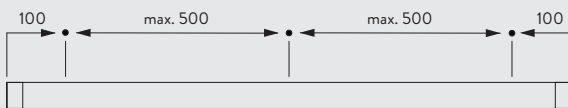

- 3582 Hook
- 6349 Curtain tape
- 6363 Iron-on top hemming tape
- 10075 Lead weight for hem of curtain 50gr/m
- 10076 Fabric weight for side edge of curtain

Fitting Information

Fixing Points

Fitting Options