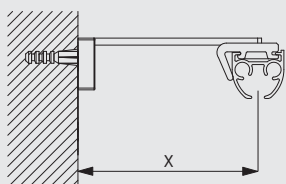

- 3582 Hook
- 6349 Curtain tape
- 6363 Iron-on top hemming tape
- 10075 Lead weight for hem of curtain 50gr/m
- 10076 Fabric weight for side edge of curtain

Fitting Information

Fixing Points

Fitting Options

Ceiling fitting with clamp SG 3825

Ceiling fitting with bracket SG 3826

Ceiling fitting with bracket SG 3832

Wall fitting with Smart Fix SG 11200-11205 and bracket SG 3826

	X (mm)
11200	52
11201	72
11202	92
11203	112
11204	142
11205	192

Brackets threaded for screw M4 x 8

Wall fitting with Square Smart Fix SG 11210-11215 and bracket SG 3826

	X (mm)
11210	52
11211	72
11212	92
11213	112
11214	142
11215	192

6840

Brackets threaded for screw M4 x 8

Wall fitting with Universal Smart Fix SG 11154-11156 and bracket SG 3826

	X (mm)
11154	102-130
11155	132-160
11156	182-210

Brackets threaded for screw M4 x 8

Wall fitting with Smart Fix SG 11200-11205 and bracket SG 3832