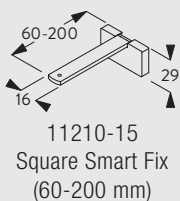

Ceiling fitting with clamp SG 3825

Ceiling fitting with bracket SG 3826

Ceiling fitting with bracket SG 3832

Wall fitting with Smart Fix SG 11200-11205 and bracket SG 3826

	X (mm)
11200	52
11201	72
11202	92
11203	112
11204	142
11205	192

Brackets threaded for screw M4 x 8

Wall fitting with Square Smart Fix SG 11210-11215 and bracket SG 3826

	X (mm)
11210	52
11211	72
11212	92
11213	112
11214	142
11215	192

6840

Brackets threaded for screw M4 x 8