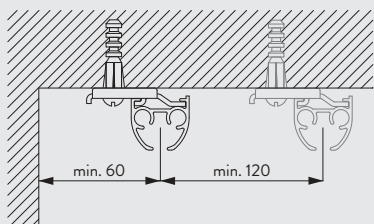

- 3582 Hook
- 6349 Curtain tape
- 6363 Iron-on top hemming tape
- 10075 Lead weight for hem of curtain 50gr/m
- 10076 Fabric weight for side edge of curtain

Fitting Information

Fixing Points

Fitting Options

Ceiling fitting with clamp SG 3825

Ceiling fitting with bracket SG 3826

Ceiling fitting with bracket SG 3832

Wall fitting with Smart Fix SG 11200-11205 and bracket SG 3826

	X (mm)
11200	52
11201	72
11202	92
11203	112
11204	142
11205	192

Brackets threaded for screw M4 x 8

Wall fitting with Square Smart Fix SG 11210-11215 and bracket SG 3826

	X (mm)
11210	52
11211	72
11212	92
11213	112
11214	142
11215	192

6840

Brackets threaded for screw M4 x 8