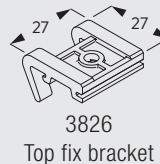

Ceiling fitting with clamp SG 3825

Ceiling fitting with bracket SG 3826

Ceiling fitting with bracket SG 3832

Wall fitting with Smart Fix SG 11200-11205 and bracket SG 3826

	X (mm)
11200	52
11201	72
11202	92
11203	112
11204	142
11205	192

Brackets threaded for screw M4 x 8

Wall fitting with Square Smart Fix SG 11210-11215 and bracket SG 3826

	X (mm)
11210	52
11211	72
11212	92
11213	112
11214	142
11215	192

6840

Brackets threaded for screw M4 x 8

Wall fitting with Universal Smart Fix SG 11154-11156 and bracket SG 3826

	X (mm)
11154	102-130
11155	132-160
11156	182-210

Brackets threaded for screw M4 x 8

Wall fitting with Smart Fix SG 11200-11205 and bracket SG 3832

	X (mm)
11200	70
11201	90
11202	110
11203	130
11204	160
11205	210

11200-05
Smart Fix (60-200 mm)

3832
Twist clamp

Brackets threaded for screw M4 x 8

Wall fitting with Square Smart Fix SG 11210-11215 and bracket SG 3832