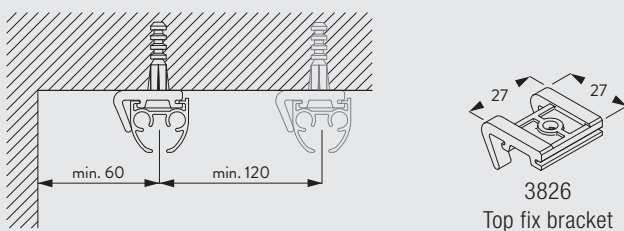

- 3582 Hook
- 6349 Curtain tape
- 6363 Iron-on top hemming tape
- 10075 Lead weight for hem of curtain 50gr/m
- 10076 Fabric weight for side edge of curtain

Fitting Information

Fixing Points

Fitting Options

Ceiling fitting with clamp SG 3825

Ceiling fitting with bracket SG 3826

Ceiling fitting with bracket SG 3832

Wall fitting with Smart Fix SG 11200-11205 and bracket SG 3826

	X (mm)
11200	52
11201	72
11202	92
11203	112
11204	142
11205	192

Brackets threaded for screw M4 x 8

Wall fitting with Square Smart Fix SG 11210-11215 and bracket SG 3826

	X (mm)
11210	52
11211	72
11212	92
11213	112
11214	142
11215	192

6840

Brackets threaded for screw M4 x 8