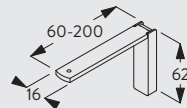

Brackets threaded for screw M4 x 8

Wall fitting with Square Smart Fix SG 11210-11215 and bracket SG 3826

	X (mm)
11210	52
11211	72
11212	92
11213	112
11214	142
11215	192

6840

Brackets threaded for screw M4 x 8

Wall fitting with Universal Smart Fix SG 11154-11156 and bracket SG 3826

	X (mm)
11154	102-130
11155	132-160
11156	182-210

Brackets threaded for screw M4 x 8

Wall fitting with Smart Fix SG 11200-11205 and bracket SG 3832

	X (mm)
11200	70
11201	90
11202	110
11203	130
11204	160
11205	210

11200-05
Smart Fix (60-200 mm)

3832
Twist clamp

Brackets threaded for screw M4 x 8

Wall fitting with Square Smart Fix SG 11210-11215 and bracket SG 3832

	X (mm)
11210	70
11211	90
11212	110
11213	130
11214	160
11215	210

11210-15
Square Smart Fix
(60-200 mm)

3832
Twist clamp

Brackets threaded for screw M4 x 8

Wall fitting with Universal Smart Fix SG 11154-11156 and bracket SG 3832