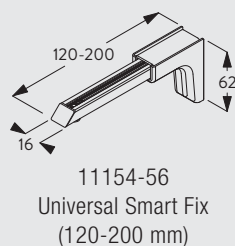

Ceiling fitting with clamp SG 3825

Ceiling fitting with bracket SG 3826

Ceiling fitting with bracket SG 3832

Wall fitting with Smart Fix SG 11200-11205 and bracket SG 3826

	X (mm)
11200	52
11201	72
11202	92
11203	112
11204	142
11205	192

Brackets threaded for screw M4 x 8

Wall fitting with Square Smart Fix SG 11210-11215 and bracket SG 3826

	X (mm)
11210	52
11211	72
11212	92
11213	112
11214	142
11215	192

6840

Brackets threaded for screw M4 x 8

Wall fitting with Universal Smart Fix SG 11154-11156 and bracket SG 3826

	X (mm)
11154	102-130
11155	132-160
11156	182-210

Brackets threaded for screw M4 x 8

Wall fitting with Smart Fix SG 11200-11205 and bracket SG 3832