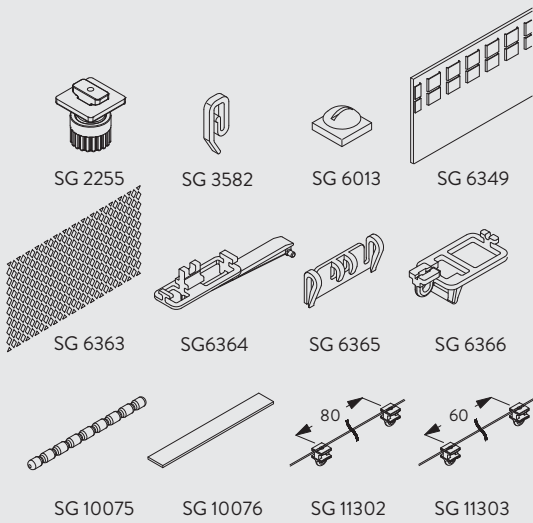

The Wave standard components are:

- 11303 Wave 2C Glider Cord 60mm
- 11302 Wave 2C Glider Cord 80mm
- 6007 End stop
- 6315 Pilot runner

The items listed below for Enhanced Wave (80mm glider cord only) are all supplied at an additional cost as per the price list.

- 2255 Adjustable brake
- 6364 Extension (used with 6365)
- 6365 Hanger (used with 6364)
- 6366 Carrier for draw rod

Roller Gliders must be ordered separately
6099 Wave roller glider 80mm

Optional components to improve the presentation of the curtain:

- 3582 Hook
- 6349 Curtain tape
- 6363 Iron-on top hemming tape
- 10075 Lead weight for hem of curtain 50gr/m
- 10076 Fabric weight for side edge of curtain