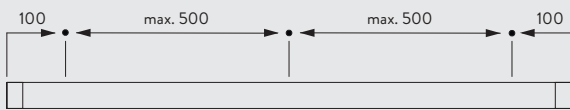

The Wave standard components are:

- 11303 Wave 2C Glider Cord 60mm
- 11302 Wave 2C Glider Cord 80mm
- 6007 End stop
- 6315 Pilot runner

The items listed below for Enhanced Wave (80mm glider cord only) are all supplied at an additional cost as per the price list.

- 2255 Adjustable brake
- 6364 Extension (used with 6365)
- 6365 Hanger (used with 6364)
- 6366 Carrier for draw rod

Roller Gliders must be ordered separately
6099 Wave roller glider 80mm

Optional components to improve the presentation of the curtain:

- 3582 Hook
- 6349 Curtain tape
- 6363 Iron-on top hemming tape
- 10075 Lead weight for hem of curtain 50gr/m
- 10076 Fabric weight for side edge of curtain

Fitting Information

Fixing Points

Fitting Options

Ceiling fitting with clip SG 11236