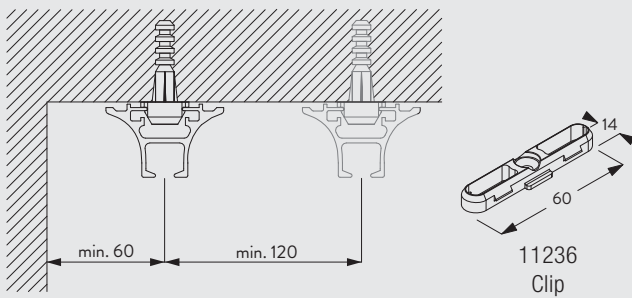

Standard Accessories

6065 Twist eye endstop

6821 Profile Funnel

6823 End cover

11236 Clip