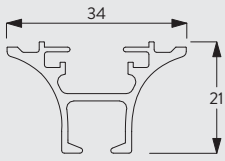

### Product Information

- Operation: hand drawn
- Range: M
- Fitting: ceiling
- Colours: white
- Shape: funnel
- 2C glider technology
- Wave compatible
- Bendable

6820

[www.shadingspecialist.co.uk](http://www.shadingspecialist.co.uk)

## Profile and Bending Information

6821

Radius: >27 cm