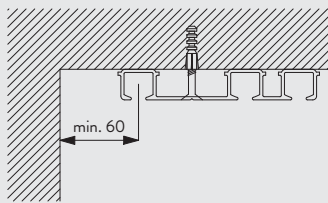

Hand Operated Curtain Track System

Silent Gliss® 6293

Product Information

- Triple channel curtain track, for one, two or multiple symmetrical or asymmetrical curtains.
- Operation: hand drawn
- Fitting: ceiling, pre-drilled every 400mm
- Colours: white
- Cannot be bent

6293

www.shadingspecialist.co.uk

Profile Information

6293

Cannot be bent.

Fitting Information

Direct to ceiling fixing

The final distances from the wall depend on curtain weight, make-up and any obstructions. The profile is pre-drilled every 400mm.

Standard Accessories

6065 Twist eye endstop

6293 Profile

11301 2C glider on strip

6293

Optional Accessories

3599 Hook

6269 Connecting bridge