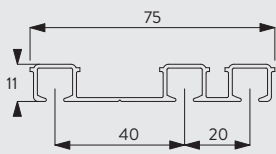

Hand Operated Curtain Track System

Silent Gliss® 6293

Product Information

- Triple channel curtain track, for one, two or multiple symmetrical or asymmetrical curtains.
- Operation: hand drawn
- Fitting: ceiling, pre-drilled every 400mm
- Colours: white
- Cannot be bent

6293

www.shadingspecialist.co.uk

Profile Information

6293

Cannot be bent.

Fitting Information

Direct to ceiling fixing

The final distances from the wall depend on curtain weight, make-up and any obstructions. The profile is pre-drilled every 400mm.