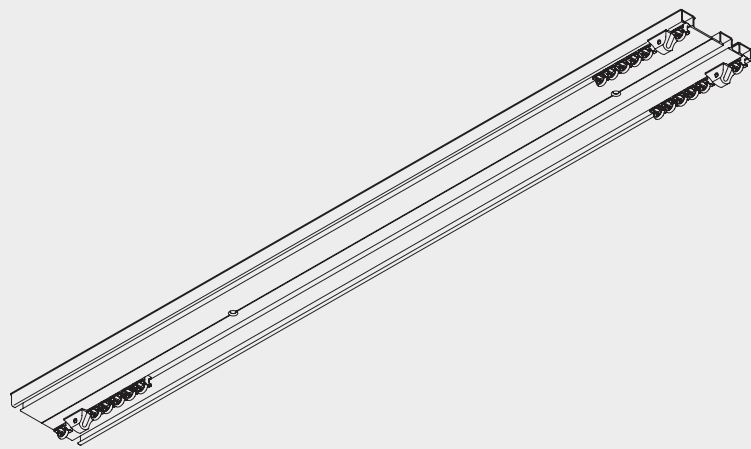

Hand Operated Curtain Track System

Silent Gliss® 6293

Product Information

- Triple channel curtain track, for one, two or multiple symmetrical or asymmetrical curtains.
- Operation: hand drawn
- Fitting: ceiling, pre-drilled every 400mm
- Colours: white
- Cannot be bent

6293

www.shadingspecialist.co.uk

Profile Information

6293

Cannot be bent.

Fitting Information

Direct to ceiling fixing

The final distances from the wall depend on curtain weight, make-up and any obstructions. The profile is pre-drilled every 400mm.

Standard Accessories

6065 Twist eye endstop

6293 Profile

11301 2C glider on strip

6293

Optional Accessories

3599 Hook

6269 Connecting bridge