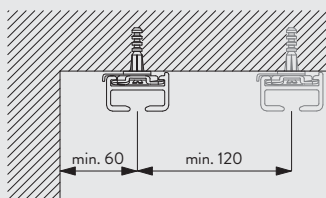

sales@shadingspecialists.co.uk

Profile and Bending Information

1071

Radius: 8 cm, 12 cm, 16 cm,
>25 cm

How To Measure

A: System width
B: System height
C: Distance between floor and fabric

Fitting Information

Fixing Points

1070

Fitting Options

Ceiling fitting with clamp 3060

Standard Accessories

1071 Profile

1072 End cover

3016	Endstop	
3534	Glider 3533 in strip form	