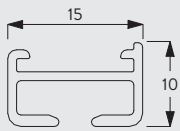

sales@shadingspecialists.co.uk

Profile and Bending Information

1071

Radius: 8 cm, 12 cm, 16 cm,
>25 cm

How To Measure

A: System width
B: System height
C: Distance between floor and fabric

Fitting Information