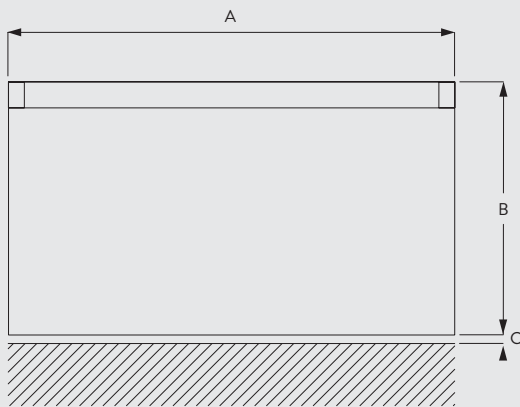

Hand Operated Curtain Track System

Silent Gliss® 1070

Product Information

- Operation: hand drawn
- Range: S
- Fitting: ceiling
- Colours: white
- Shape: square
- Bendable

1070

www.shadingspecialist.co.uk

Shading Specialists
Unit 23
Orbital 25
Dwight Road
Watford
WD18 9DA
020 8421 6605

sales@shadingspecialists.co.uk

Profile and Bending Information

1071

Radius: 8 cm, 12 cm, 16 cm,
>25 cm

How To Measure

A: System width
B: System height
C: Distance between floor and fabric

Fitting Information