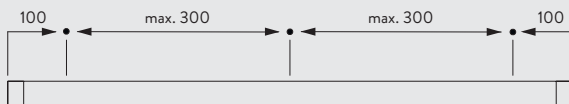

Fitting Information

Fixing Points

1070