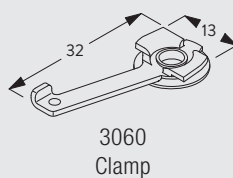

Hand Operated Curtain Track System

Silent Gliss® 1070

Product Information

- Operation: hand drawn
- Range: S
- Fitting: ceiling
- Colours: white
- Shape: square
- Bendable

1070

www.shadingspecialist.co.uk

Shading Specialists
Unit 23
Orbital 25
Dwight Road
Watford
WD18 9DA
020 8421 6605

sales@shadingspecialists.co.uk

Profile and Bending Information

1071

Radius: 8 cm, 12 cm, 16 cm,
>25 cm

How To Measure

A: System width
B: System height
C: Distance between floor and fabric

Fitting Information

Fixing Points

1070

Fitting Options

Ceiling fitting with clamp 3060

Standard Accessories

1071 Profile

1072 End cover

3016	Endstop	
3534	Glider 3533 in strip form	

10432	Draw rod with hook, 100cm	
-------	---------------------------	---

10433	Draw rod with hook, 125cm	
-------	---------------------------	--

10434	Draw rod with hook, 150cm	
-------	---------------------------	--