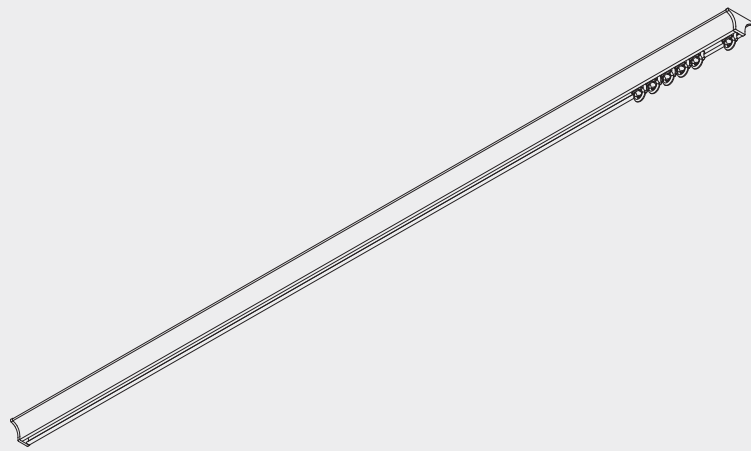

Hand Operated Curtain Track System

Silent Gliss® 1020

Product Information

- Operation: hand drawn
- Range: S
- Fitting: ceiling
- Colours: white
- Shape: funnel
- Bendable

1020

www.shadingspecialist.co.uk

Profile and Bending Information

6822

Radius: >27 cm

How To Measure

A: System width
B: System height
C: Distance between floor and fabric

System Dimensions

1020

10 kg

Fitting Information

Fixing Points

Fitting Options

Ceiling fitting with clip SG 11236

Standard Accessories

3016	Endstop		3534	Glider 3533 in strip form	
6822	Profile Funnel		6824	End cover	
11236	Clip				

Optional Accessories

3017	Endstop		3062	Connecting bridge	
3071	Screw twist endstop		3511	Glider	
3548	Retrofit glider		3570	Rotating glider	
3582	Hook		3599	Hook	
10430	Draw rod with hook, 50cm		10431	Draw rod with hook, 75cm	
10432	Draw rod with hook, 100cm		10433	Draw rod with hook, 125cm	
10434	Draw rod with hook, 150cm	