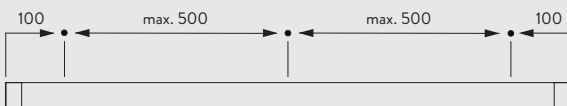

Fitting Information

Fixing Points