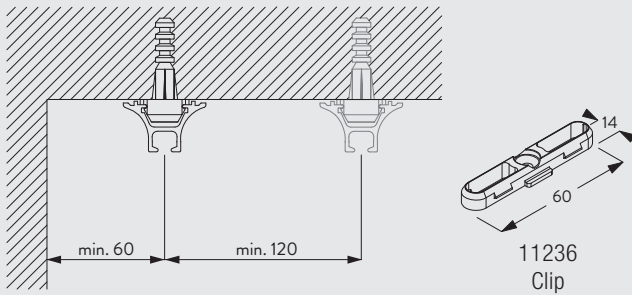

Hand Operated Curtain Track System

Silent Gliss® 1020

Product Information

- Operation: hand drawn
- Range: S
- Fitting: ceiling
- Colours: white
- Shape: funnel
- Bendable

1020

www.shadingspecialist.co.uk

Profile and Bending Information

6822

Radius: >27 cm

How To Measure

A: System width
B: System height
C: Distance between floor and fabric

System Dimensions

1020

10 kg

Fitting Information

Fixing Points

Fitting Options

Ceiling fitting with clip SG 11236

Standard Accessories

3016	Endstop		3534	Glider 3533 in strip form	
6822	Profile Funnel		6824	End cover	
11236	Clip				

Optional Accessories

3017	Endstop		3062	Connecting bridge	
3071	Screw twist endstop		3511	Glider	
3548	Retrofit glider		3570	Rotating glider	
3582	Hook		3599	Hook	
10430	Draw rod with hook, 50cm		10431	Draw rod with hook, 75cm	
10432	Draw rod with hook, 100cm		10433	Draw rod with hook, 125cm	
10434	Draw rod with hook, 150cm	