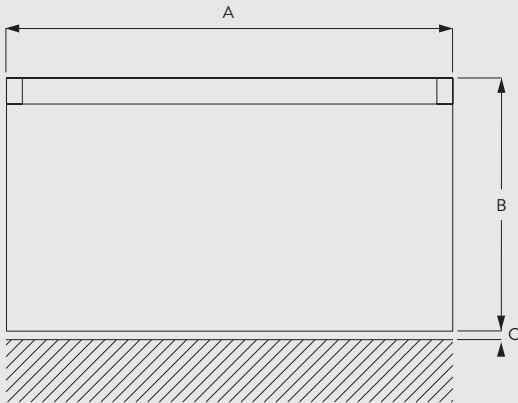

Hand Operated Curtain Track System

Silent Gliss® 1020

Product Information

- Operation: hand drawn
- Range: S
- Fitting: ceiling
- Colours: white
- Shape: funnel
- Bendable

1020

www.shadingspecialist.co.uk

Profile and Bending Information

6822

Radius: >27 cm

How To Measure

A: System width
B: System height
C: Distance between floor and fabric

System Dimensions

1020

10 kg

Fitting Information