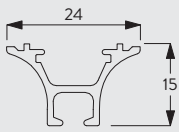

Hand Operated Curtain Track System

Silent Gliss® 1020

Product Information

- Operation: hand drawn
- Range: S
- Fitting: ceiling
- Colours: white
- Shape: funnel
- Bendable

1020

www.shadingspecialist.co.uk

Profile and Bending Information

6822

Radius: >27 cm

How To Measure

A: System width
B: System height
C: Distance between floor and fabric

System Dimensions

1020

10 kg

Fitting Information