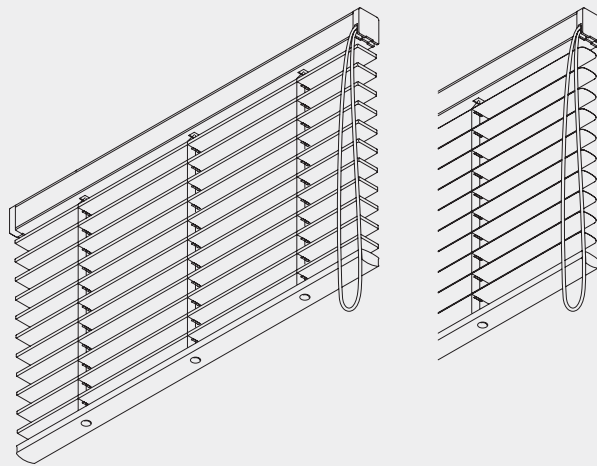

Cord Operated Venetian Blind System

Silent Gliss® 8910

Wooden, Aluminium and Leather

Product Information

- Luxurious mono controlled 50mm Venetian blind system - one single cord permits raising, lowering and tilting of the slats.
- Features unique 'continuous drop' action.
- Available with real wood, aluminium or leather slats.
- Matching slat is inserted into the headrail, preventing the need for a valance.
- Wide and attractive slat colour choice.
- Available with fabric tapes, excluding leather slats (extra cost).
- Made to measure.
- The wooden slats can be made flame retardant (extra costs).
- Side-guide option available.

Silent Gliss 8910 system mono control Venetian blind. Overall widthcm, overall dropcm. Single cord operation RHS/LHS. Aluminium headrail incorporating matching slat. Slat colour to be chosen from Silent Gliss 50mm range. System to be fixed with Silent Gliss universal brackets 8920 to ceiling or wall at 500mm intervals plus one at 100mm from each end.

System Dimensions

243 cm (Wood and
Leather)
360 cm (Alu)

65cm

275 cm (Wood and
Leather)
360 cm (Alu)

4.6 m² (Wood and
Leather)
10 m² (Alu)

Slat stack height calculation

Material	Slat width	X	Blind Drop							
			60cm	90cm	120cm	150cm	180cm	210cm	240cm	270cm
Wooden	50mm	X	12.0cm	14.5cm	17.0cm	19.5cm	22.0cm	24.5cm	27.0cm	29.5cm
	50mm	X	14.0cm	16.0cm	18.0cm	20.0cm	22.0cm	24.0cm	26.0cm	28.0cm
Leather	50mm	X	10.2cm	13.2cm	16.7cm					
	50mm	X								
Aluminium	50mm	X								
	50mm	X								