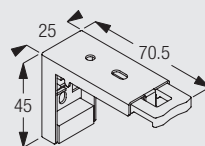

Side guides for stabilising blind system and sloped applications (up to 15°) from vertical.

A and B: Fitting of side guides inside window frame
(A: detail eyelet / B: detail wireholder)
C: Fitting of side guides onto front of window frame

The system 8910 can be equipped with side-guides wires and can therefore also be used for sloped up to 15° incline from vertical.

Fitting Information

WARNING

Young children can be strangled by loops in pullcords, chains, tapes and inner cords that operate the product. To avoid strangulation and entanglement, keep cords out of the reach of young children. Cords may become wrapped around a child's neck. Move beds, cots and furniture away from window covering cords. Do not tie cords together. Make sure cords do not twist to create a loop.

Bracket positioning

Fitting Options

Ceiling fix

8920
Universal bracket

Wall fix

8920
Universal bracket

Please note: When fitting in a recess, a minimum gap of 90mm must be allowed.

8910