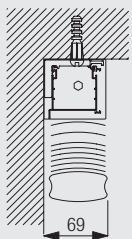

Side guides for stabilising blind system and sloped applications (up to 15°) from vertical.

A and B: Fitting of side guides inside window frame
(A: detail eyelet / B: detail wireholder)
C: Fitting of side guides onto front of window frame

The system 8910 can be equipped with side-guides wires and can therefore also be used for sloped up to 15° incline from vertical.

Fitting Information

WARNING

Young children can be strangled by loops in pullcords, chains, tapes and inner cords that operate the product. To avoid strangulation and entanglement, keep cords out of the reach of young children. Cords may become wrapped around a child's neck. Move beds, cots and furniture away from window covering cords. Do not tie cords together. Make sure cords do not twist to create a loop.

Bracket positioning

Fitting Options

Ceiling fix

8920
Universal bracket

Wall fix

8920
Universal bracket

Please note: When fitting in a recess, a minimum gap of 90mm must be allowed.

8910