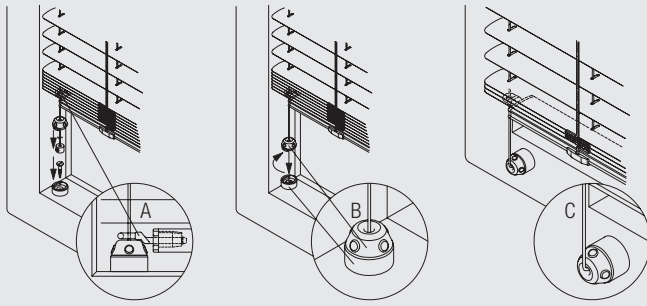

8910

* These colour combinations are recommended, however any other combination is available. Various components to be colour coordinated / painted at extra cost.

An actual slat is inserted into the headrail for perfect matching of colours and materials.

Side guides for stabilising blind system and sloped applications (up to 15°) from vertical.

A and B: Fitting of side guides inside window frame
(A: detail eyelet / B: detail wireholder)
C: Fitting of side guides onto front of window frame