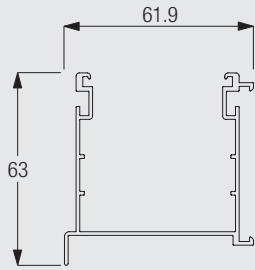

Profile and Bending Information

8902

Cannot be bent

Specification Information - download from www.silentgliss.co.uk (password required).

Silent Gliss 8910 system mono control Venetian blind. Overall width .....cm, overall drop .....cm. Single cord operation RHS/LHS. Aluminium headrail incorporating matching slat. Slat colour to be chosen from Silent Gliss 50mm range. System to be fixed with Silent Gliss universal brackets 8920 to ceiling or wall at 500mm intervals plus one at 100mm from each end.

System Dimensions

243 cm (Wood and
Leather)
360 cm (Alu)

65cm

275 cm (Wood and
Leather)
360 cm (Alu)

4.6 m² (Wood and
Leather)
10 m² (Alu)

Slat stack height calculation

Material	Slat width	X	Blind Drop							
			60cm	90cm	120cm	150cm	180cm	210cm	240cm	270cm
Wooden	50mm	X	12.0cm	14.5cm	17.0cm	19.5cm	22.0cm	24.5cm	27.0cm	29.5cm
	50mm	X	14.0cm	16.0cm	18.0cm	20.0cm	22.0cm	24.0cm	26.0cm	28.0cm
Leather	50mm	X	10.2cm	13.2cm	16.7cm					
	50mm	X								
Aluminium	50mm	X								
	50mm	X								

Please be aware that when tapes are used on venetian blinds, the stack size will be larger than the above stated figures.