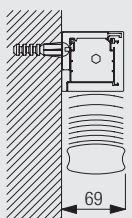

Side guides for stabilising blind system and sloped applications (up to 15°) from vertical.

A and B: Fitting of side guides inside window frame
(A: detail eyelet / B: detail wireholder)
C: Fitting of side guides onto front of window frame

The system 8910 can be equipped with side-guides wires and can therefore also be used for sloped up to 15° incline from vertical.

Fitting Information

WARNING

Young children can be strangled by loops in pullcords, chains, tapes and inner cords that operate the product. To avoid strangulation and entanglement, keep cords out of the reach of young children. Cords may become wrapped around a child's neck. Move beds, cots and furniture away from window covering cords. Do not tie cords together. Make sure cords do not twist to create a loop.

Bracket positioning

Fitting Options

Ceiling fix

8920
Universal bracket

Wall fix

8920
Universal bracket

Please note: When fitting in a recess, a minimum gap of 90mm must be allowed.

8910

Standard Accessories

8902 Profile

8920 Universal bracket

10400 Safety Cord Retainer

8910