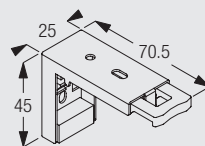

Side guides for stabilising blind system and sloped applications (up to 15°) from vertical.

A and B: Fitting of side guides inside window frame
(A: detail eyelet / B: detail wireholder)
C: Fitting of side guides onto front of window frame

The system 8910 can be equipped with side-guides wires and can therefore also be used for sloped up to 15° incline from vertical.

Fitting Information

WARNING

Young children can be strangled by loops in pullcords, chains, tapes and inner cords that operate the product. To avoid strangulation and entanglement, keep cords out of the reach of young children. Cords may become wrapped around a child's neck. Move beds, cots and furniture away from window covering cords. Do not tie cords together. Make sure cords do not twist to create a loop.

Bracket positioning

Fitting Options

Ceiling fix

8920
Universal bracket

Wall fix

8920
Universal bracket

Please note: When fitting in a recess, a minimum gap of 90mm must be allowed.

8910