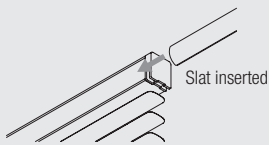

8910

* These colour combinations are recommended, however any other combination is available. Various components to be colour coordinated / painted at extra cost.

An actual slat is inserted into the headrail for perfect matching of colours and materials.

Silent Gliss' high standards follow through from the super-efficient headrail and excellent slat colour choice to a high level of coordination. An actual slat made from the same material as the blind is fed into the front of the headrail making a cumbersome valance unnecessary. There are various colours of headrail with coordinating components and operating cord, including ladder tapes available. Our standard combinations are shown in above chart but can be specified to customers wish.

For leather slat blinds there is the option of a leather covered headrail at an additional cost.

Leather covered slats cannot be specified with decorative (external) slat tapes. The blind hardware is supplied matched to the slat colour.